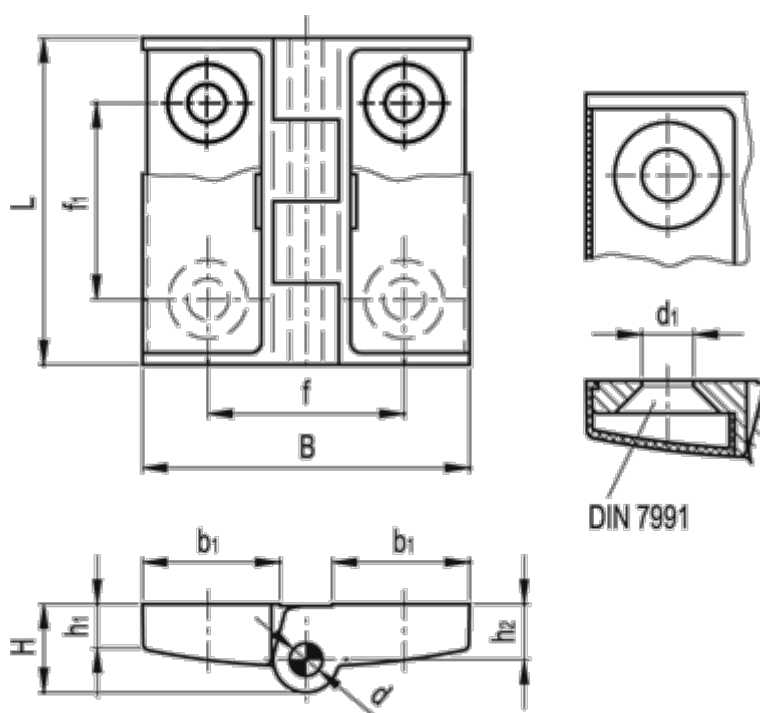

Article number: 2013395050
Description: E+G Hinge
GN 238-50-50-NJ-SR

Measures

$B = 50$	$h_2 = 8.5$
$b_1 = 21$	$L = 50$
$d = 5$	
$d_1 = 6.3$	
$f = 30$	
$f_1 = 30$	
$H = 13.5$	
$h_1 = 7$	